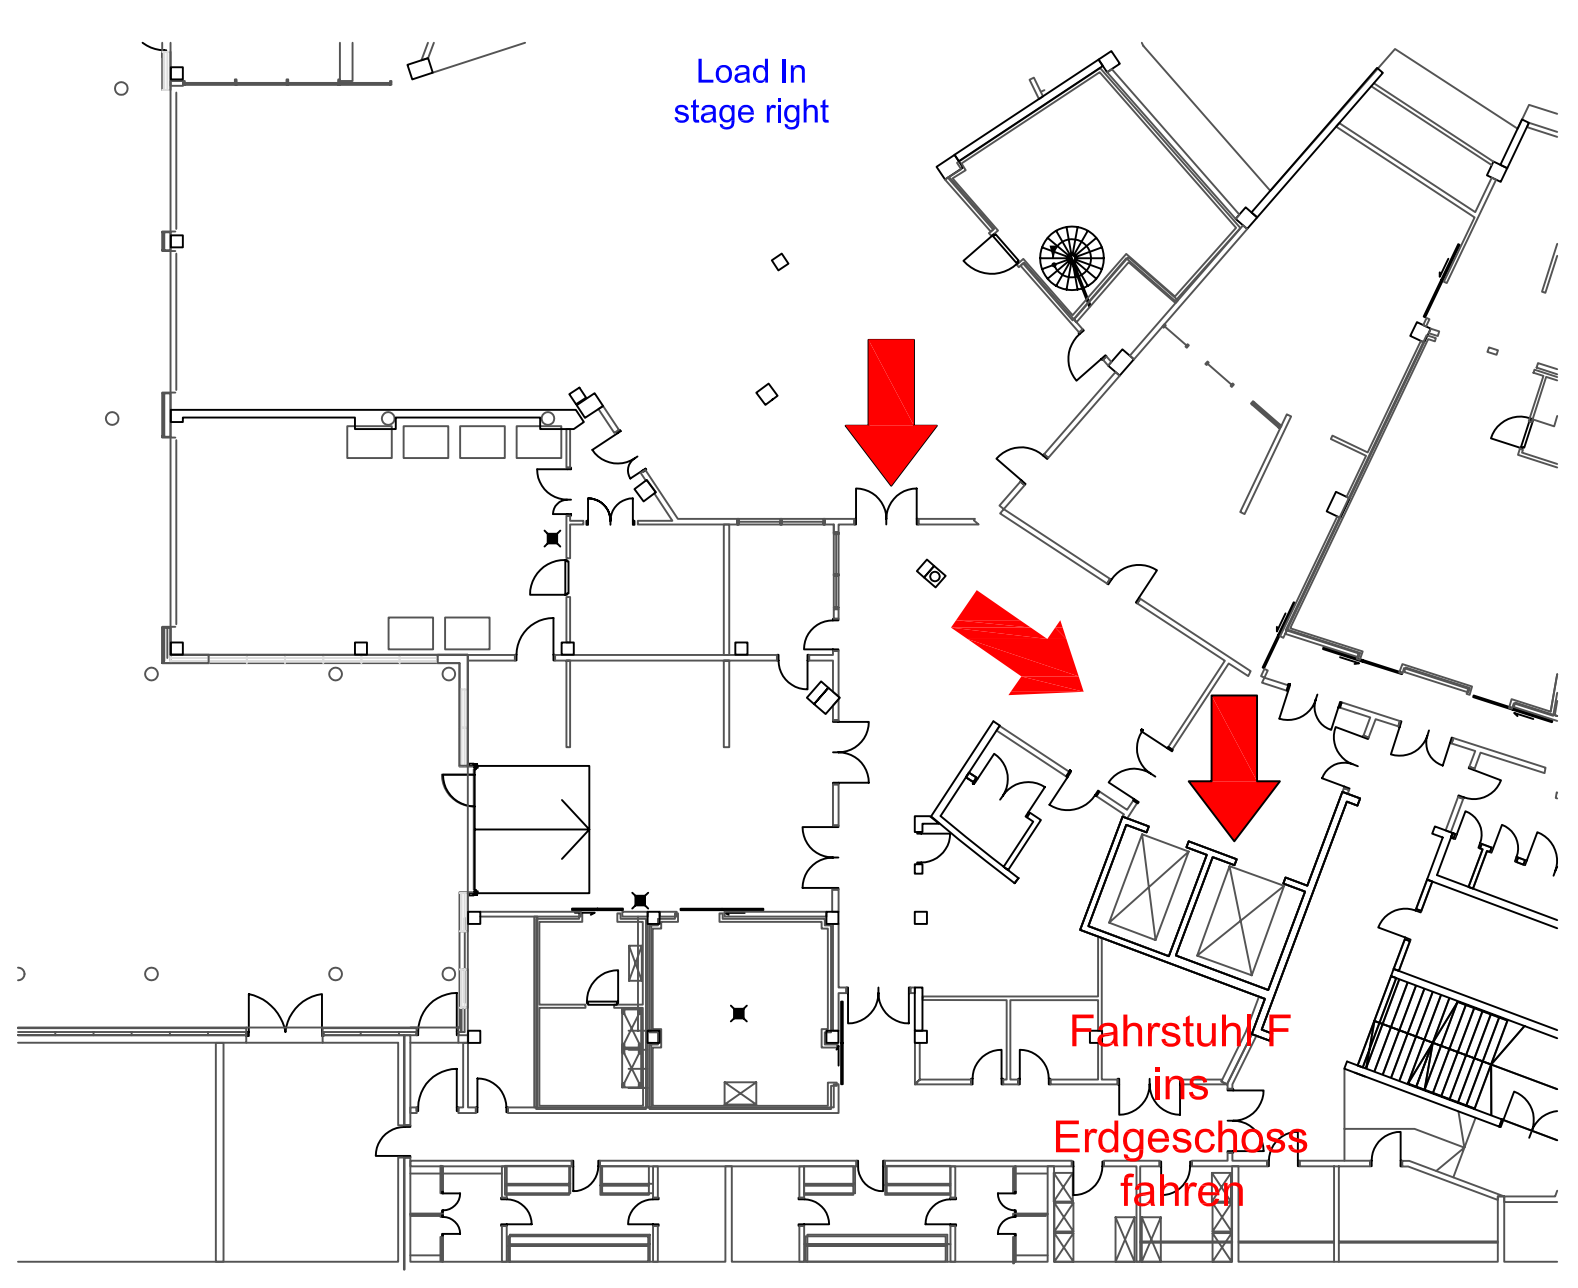

Load In  
stage right

Fahrstuhl F  
ins  
Erdgeschoss  
fahren

Fahrrstuhl E  
4. Stock

Green squares =  
room for storage  
of dead followspot  
cases  
(4th floor)

Fahrstuhl E

Close door to the right to the end