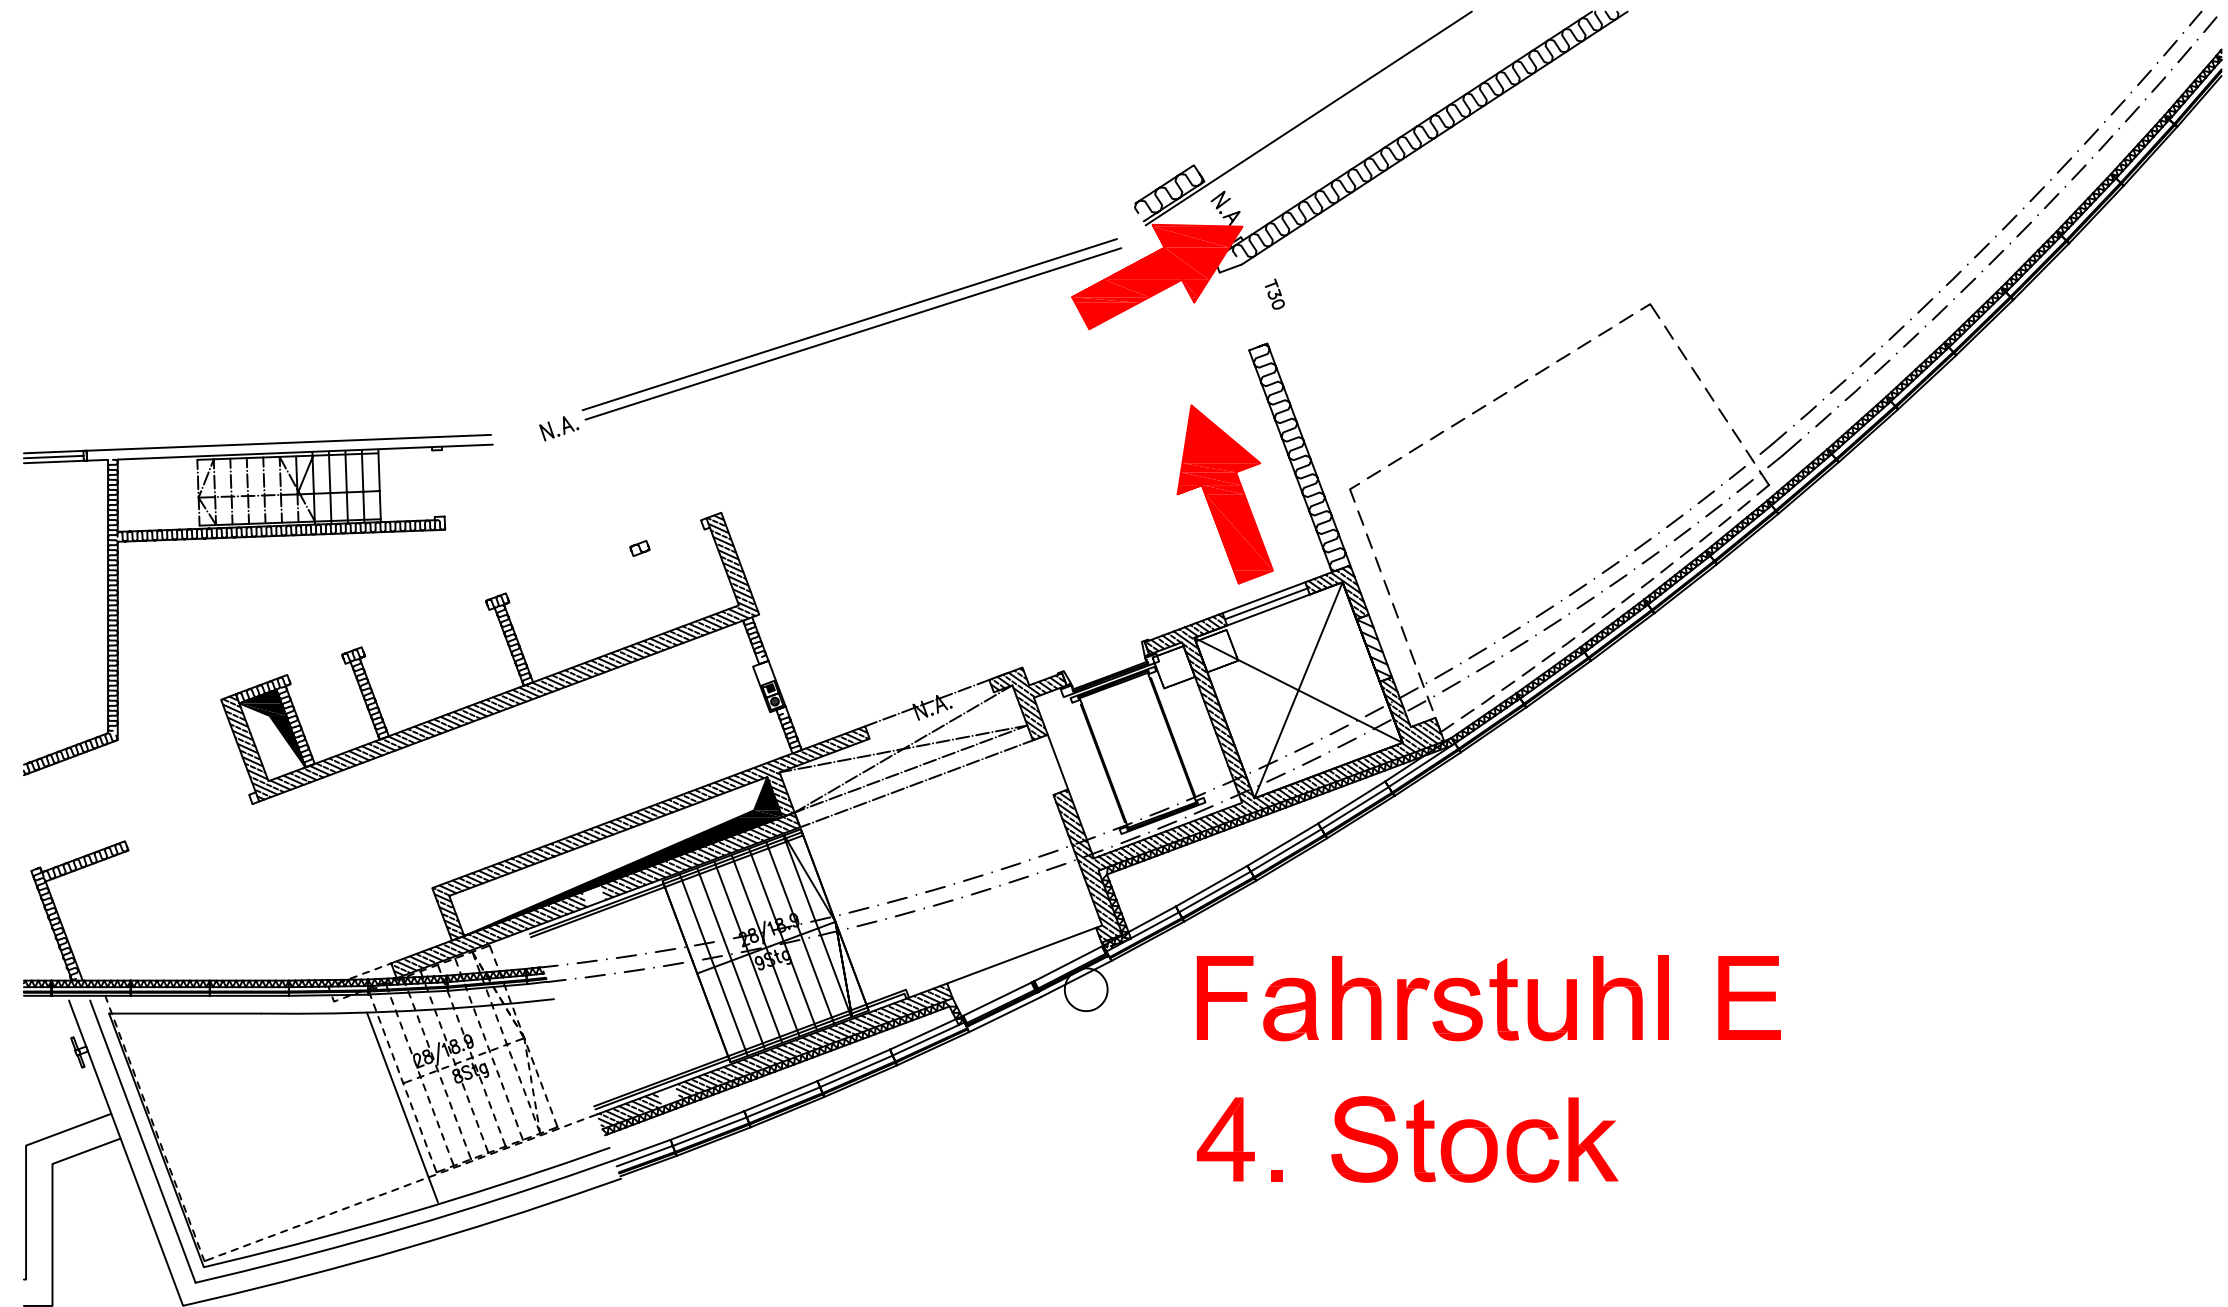

Load In  
stage right

Fahrstuhl F  
ins  
Erdgeschoss  
fahren

Fahrrstuhl E  
4. Stock

Green squares =  
room for storage  
of dead followspot  
cases  
(4th floor)

Fahrstuhl E

Close door to the right to the end