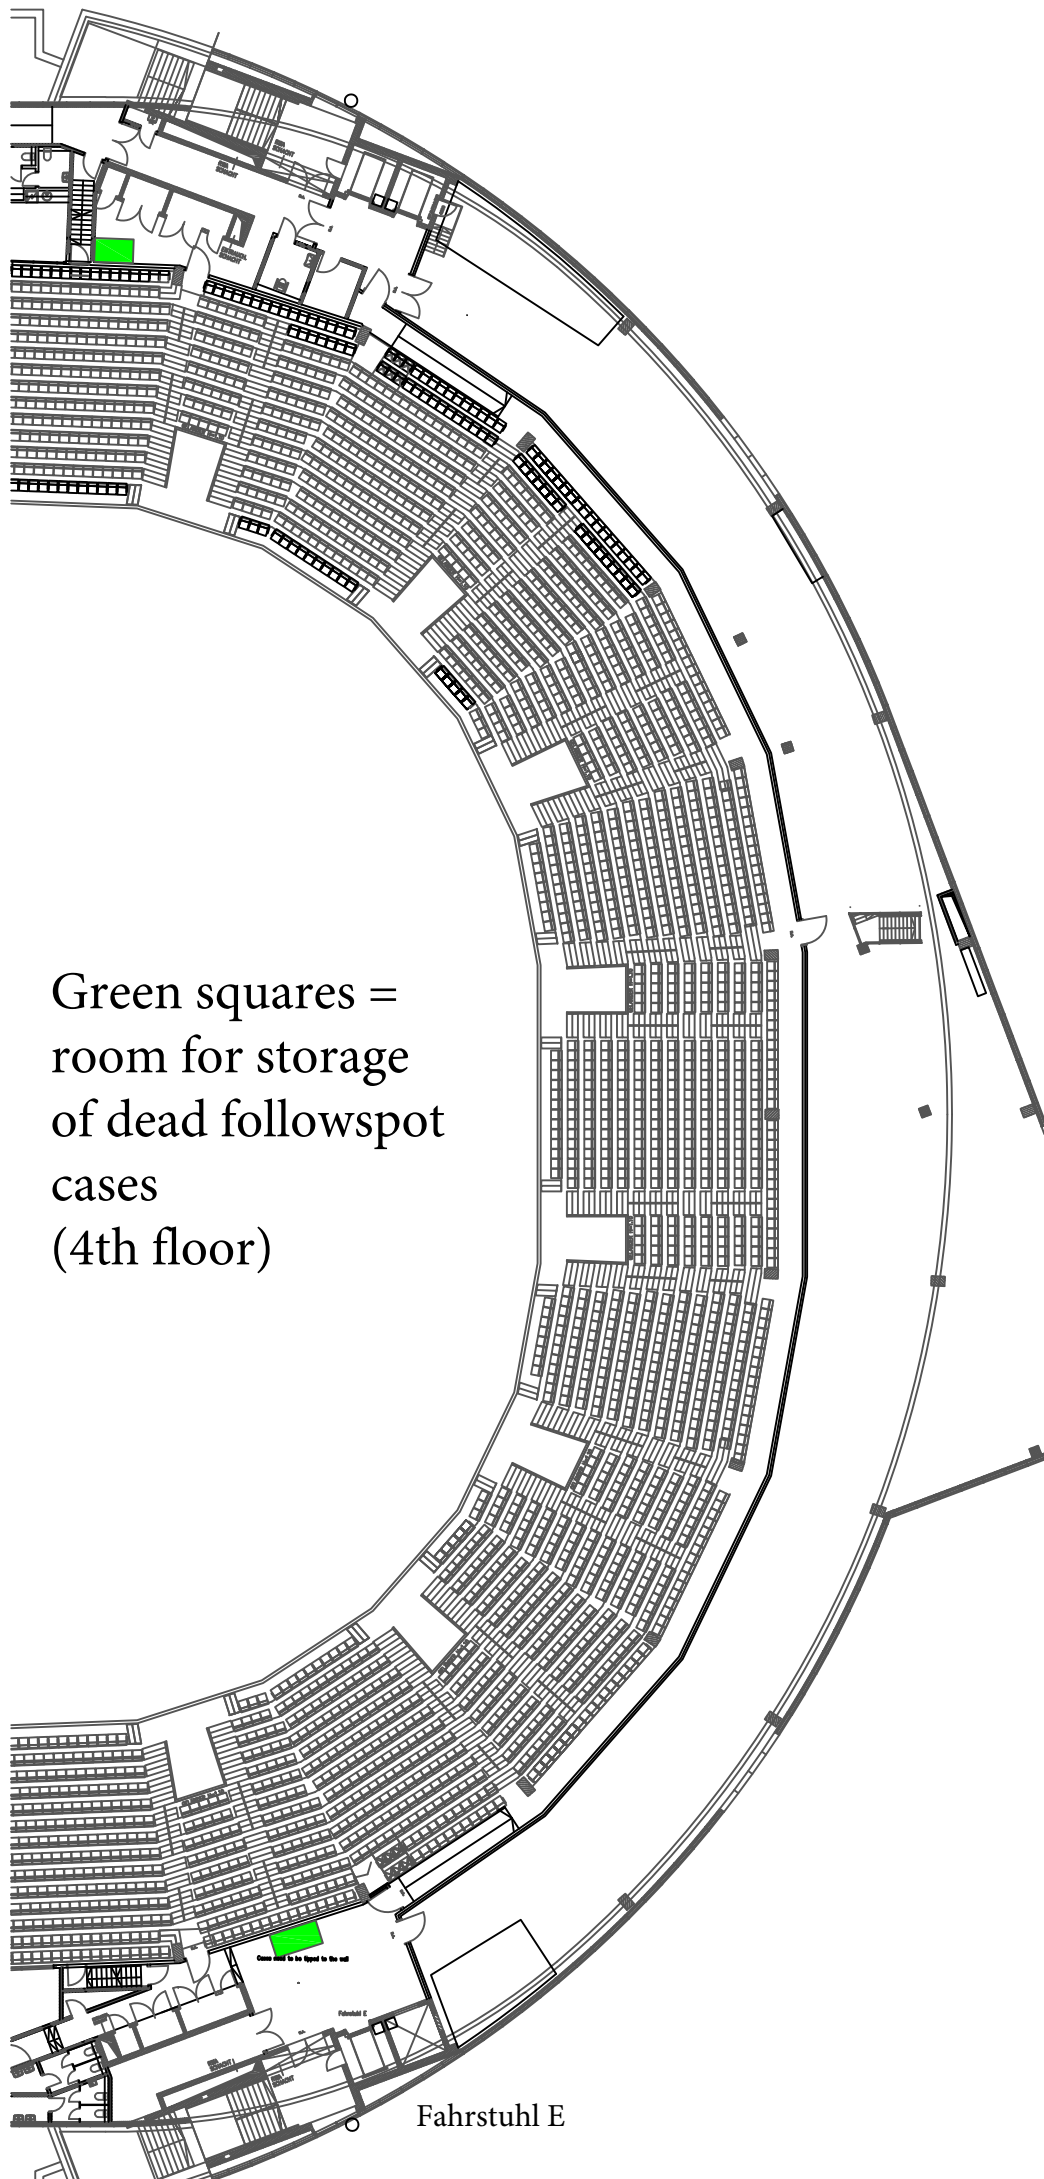

Load In  
stage right

Fahrstuhl F  
ins  
Erdgeschoss  
fahren

Fahrrstuhl E  
4. Stock

Green squares =  
room for storage  
of dead followspot  
cases  
(4th floor)

Fahrstuhl E

Close door to the right to the end