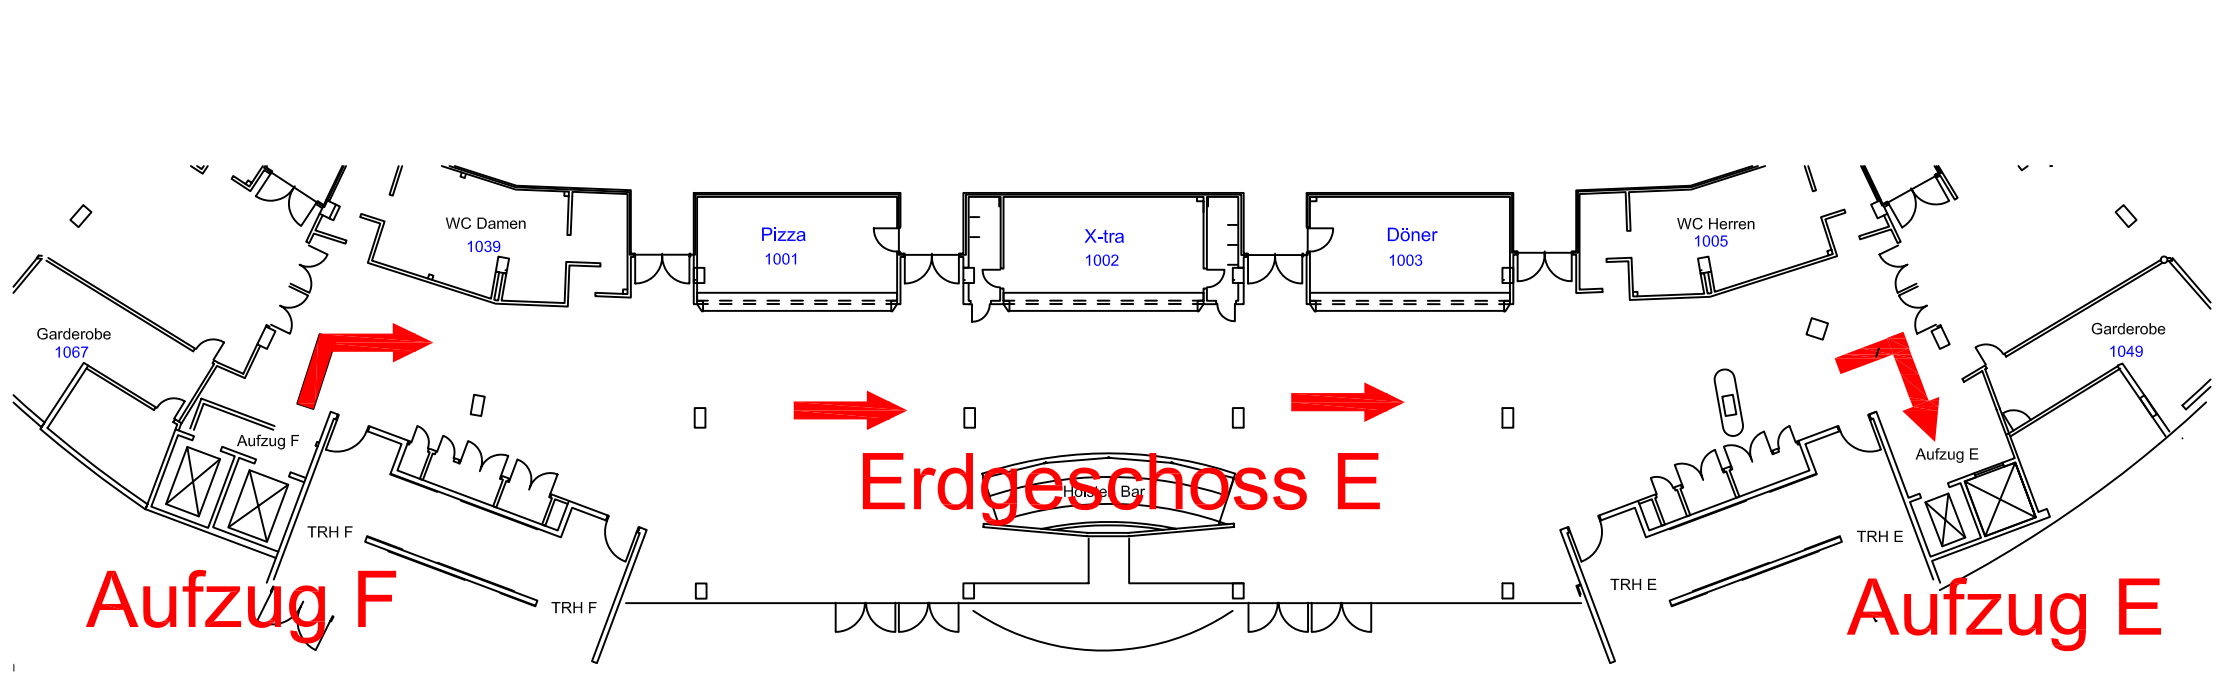

Load In  
stage right

Fahrstuhl F  
ins  
Erdgeschoss  
fahren

Fahrrstuhl E  
4. Stock

Green squares =  
room for storage  
of dead followspot  
cases  
(4th floor)

Fahrstuhl E

Close door to the right to the end